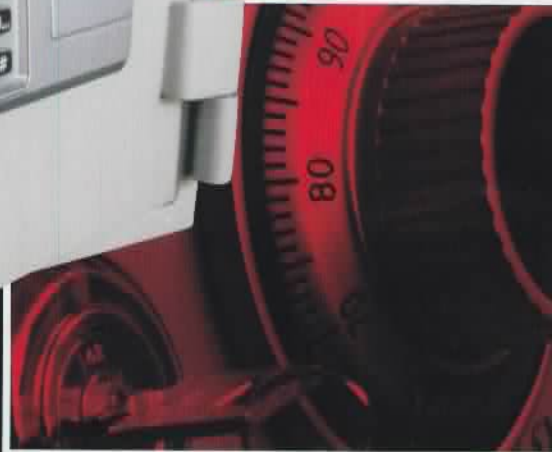

MUTUAL FIRE SAFES

> 1 HOUR FIRE RESISTANCE

MF-86E

MF-75C

MF-63E

MF-37E

MF-35E

MF-30E

- > Fire & Impact Resistant
- > Quality Electronic Locks

- > User Manual Supplied
- > Adjustable Shelves

> **MF-30E**

EXTERNAL - 280 H x 400 W x 320 D

INTERNAL - 210 H x 330 W x 225 D

> **MF-35E** (Internal Drawer)