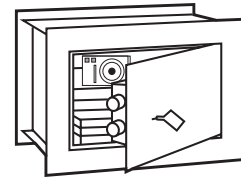

BW-23K

SLGB.1002.R5

Product data

Secure Safe

Model	Lock	Article No.	External dimensions (mm)			Internal dimensions (mm)			Volume (litres)	Weight (kg)	Shelf (qty)
			Height	Width	Depth	Height	Width	Depth			
B-25K	key	SL02300	250	350	250	245	345	200	17	14	1
B-25E	electronic	SL02301	250	350	250	245	345	200	17	14	1

Secure Laptop Safe

Model	Lock	Article No.	External dimensions (mm)			Internal dimensions (mm)			Volume (litres)	Weight (kg)	Shelf (qty)
			Height	Width	Depth	Height	Width	Depth			
BL-23E	electronic	SL01800	230	450	400	225	445	350	35	18	1

Secure Wall Safe

Model	Lock	Article No.	External dimensions (mm)			Internal dimensions (mm)			Volume (litres)	Weight (kg)	Shelf (qty)
			Height	Width	Depth	Height	Width	Depth			
BW-23K	key	SL02202	230	330	200	225	325	150	13	11	1

SecureLine policy is one of constant improvement. The above specification may therefore be altered without prior notification.

www.Secure-Line.net

Authorised dealer: