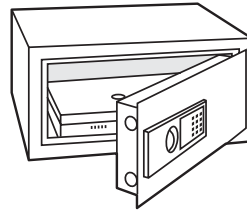

Secure Safe

Models

BL-23E

SLGB.1002.R5

Product data

Secure Safe

Model	Lock	Article No.	External dimensions (mm)			Internal dimensions (mm)			Volume (litres)	Weight (kg)	Shelf (qty)
			Height	Width	Depth	Height	Width	Depth			
B-25K	key	SL02300	250	350	250	245	345	200	17	14	1
B-25E	electronic	SL02301	250	350	250	245	345	200	17	14	1

Secure Laptop Safe

Model	Lock	Article No.	External dimensions (mm)			Internal dimensions (mm)			Volume (litres)	Weight (kg)	Shelf (qty)
			Height	Width	Depth	Height	Width	Depth			
BL-23E	electronic	SL01800	230	450	400	225	445	350	35	18	1

Secure Wall Safe

Model	Lock	Article No.	External dimensions (mm)			Internal dimensions (mm)			Volume (litres)	Weight (kg)	Shelf (qty)
			Height	Width	Depth	Height	Width	Depth			
BW-23K	key	SL02202	230	330	200	225	325	150	13	11	1

SecureLine policy is one of constant improvement. The above specification may therefore be altered without prior notification.

www.Secure-Line.net

Authorised dealer: