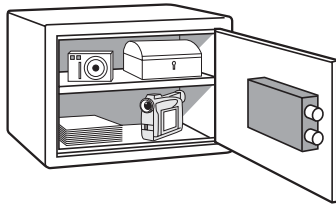

Secure Safe

Models

B-25K/E