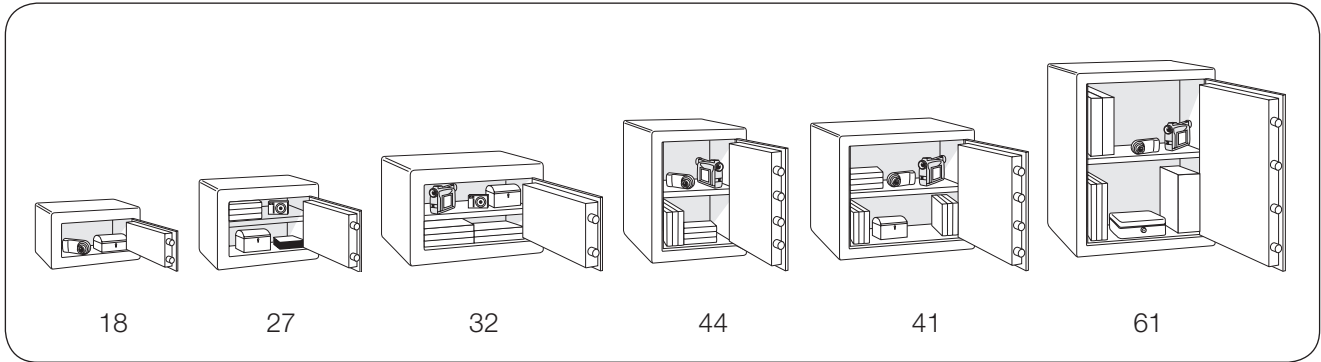

Models

The Secure Safe Trend I is available in six models, all designed to hold cash and valuables. For storing binders we recommend model 44 in which the binders can be stored vertically.

Construction

The Trend I range is constructed with an 8 mm solid steel door and 3 mm steel body. Increased security is achieved by hardened steel plates which protect lock, bolt-work and bolts against drilling. The durable bolt-work has 2 or 4 bolts, which are chrome plated and have a diameter of 25 mm.

Additional features

The safes can be fixed to the floor or wall using the included fixing kit. In addition the safes are supplied with a removable shelf as standard (except model 18).

Design

The Trend range has modern styling and will complement any user environment. The safes are in two-tone colour powder coated finish; light grey and dark grey.

Secure Safe Trend I

Models

SLGB.1003.R4

Product data

Key lock

Model	Article No.	External dimensions (mm)			Internal dimensions (mm)			Volume (litres)	Weight (kg)	Shelf (qty)	Bolts (qty)
		Height	Width	Depth	Height	Width	Depth				
TI-18K	SL02400	180	310	205	170	300	150	8	12	–	2
TI-27K	SL02401	270	350	345	260	340	290	26	20	1	2
TI-32K	SL02402	320	440	395	310	430	340	46	32	1	2
TI-44K	SL02403	440	320	395	430	310	340	46	32	1	4
TI-41K	SL02404	410	460	395	400	450	340	62	39	1	4
TI-61K	SL02405	610	460	395	600	450	340	93	55	1	4

Electronic lock

Model	Article No.	External dimensions (mm)			Internal dimensions (mm)			Volume (litres)	Weight (kg)	Shelf (qty)	Bolts (qty)
		Height	Width	Depth	Height	Width	Depth				
TI-27E	SL02407	270	350	345	260	340	290	26	20	1	2
TI-32E	SL02408	320	440	395	310	430	340	46	32	1	2
TI-44E	SL02409	440	320	395	430	310	340	46	32	1	4
TI-41E	SL02410	410	460	395	400	450	340	62	39	1	4
TI-61E	SL02411	610	460	395	600	450	340	93	55	1	4