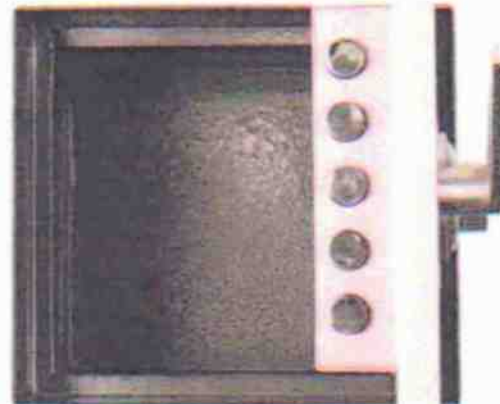

SecureLine Floor Vault

Hidden Security for Valuables

The SecureLine Floor Vault is an in-floor mounted safe that is out of sight but offers a superior level of security for cash and valuables.

Models:

Model SFV Floor Vault Part No: SL01440

Body Construction:

The Safe body is constructed from 6 mm solid plate steel which is embedded into the building floor

The Safe door is constructed of 25 mm solid plate steel

The Safe door is fitted with a 3 wheel keyless combination lock and gas lift strut.

The Safe door is a painted finish cream color.

Internal Finish:

Painted

Product Data

Model	Part No	External Height (mm)	External Width (mm)	External Depth (mm)	Weight (Kg)	Shelves
SFV	SL01440	381	343	300	56	