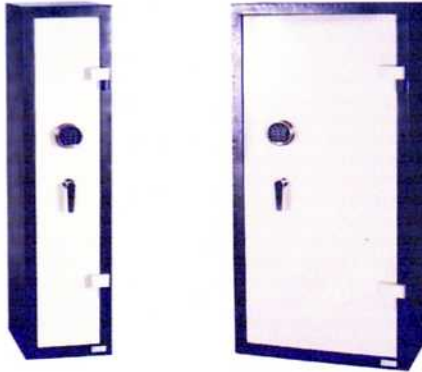

Model RSHD-5E Heavy Duty Rifle Safe (5 Rifles) Part No: SL01400

Model RSHD-10E Heavy Duty Rifle Safe (10 Rifles) Part No: SL01401

Body Construction:

The cabinet body and the door are constructed from 10mm solid plate steel

The body is provided with 2 x fixing holes in the base and 4 x fixing holes in the rear (Anchor hardware is not provided)

The cabinet door is fitted with moving multi point bolt-work and a digital lock

The cabinet body is a painted finish Dark Grey (Satin)

The cabinet door is a painted finish Cream (Satin)

Internal Finish:

Fitted with carpeted weapons rack

Fitted with an internal ammunition storage compartment with a key lock