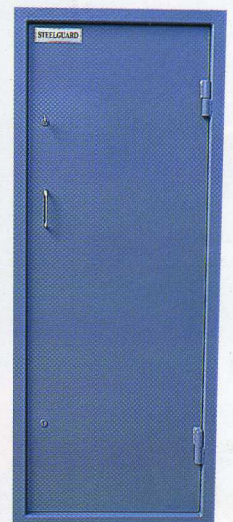

STEELGUARD®

PROTECTOR SAFES

STEELGUARD GUN SAFES ARE MANUFACTURED FROM FULLY ROLLED AND WELDED HIGH QUALITY STEEL, GIVING ESSENTIAL SECURITY FOR YOUR PERSONAL FIREARMS

- 5mm Plate Steel Door
- 3mm Steel Body
- Full Width Shelf
- Heavy Duty Hinges
- Twin Bolt Locking Door
- 3 Wheel Combination Lock
- 4 Standard Sizes
- Powder Coated with an Attractive Ripple Finish

OPTIONAL

- 2 Keyed alike High Security Locks
- Lockable Top Compartment
- Custom Built Units

DIMENSIONS	STANDARD	LARGE	EXTRA LARGE	2 DOOR	PISTOL
HEIGHT	1500mm	1500mm	1500mm	1500mm	500mm
WIDTH	400mm	600mm	750mm	1000mm	500mm
DEPTH	320mm	400mm	400mm	400mm	400mm

Supplied by:

PROUDLY OWNED & MADE IN AUSTRALIA

Steelguard reserves the right to change specifications without notice.